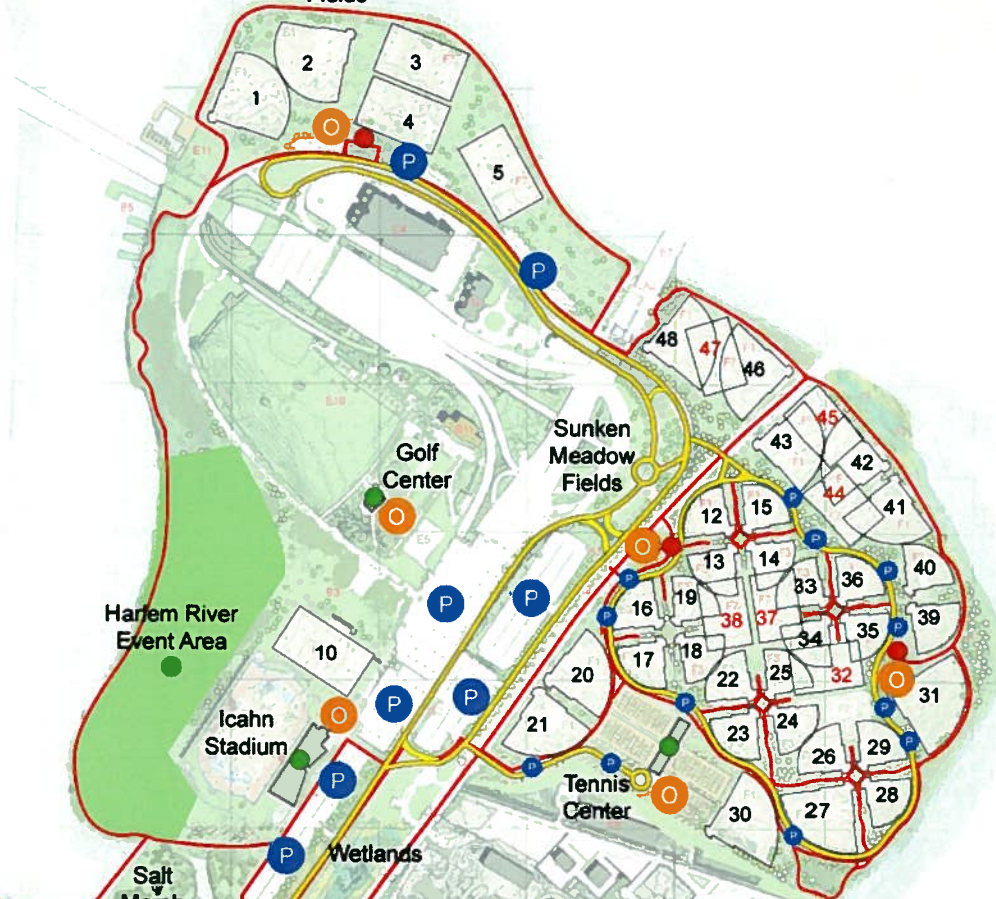

Randall's Island North Fields 1-49

-  1, 2, 20, 21, 27, 30, 31, 42, 43, 44, 47, 49
-  40, 41
-  12, 13, 14, 15, 16, 17, 18, 19, 22, 23, 24, 25, 26, 28, 29, 34, 35, 36, 37
-  3, 4, 5, 10, 32, 37, 38, 44, 45, 47

Facilities

- Icahn Stadium
- Golf Center
- Tennis Center
- Harlem River Event Area

Bronx Shore Fields

Randall's Island South Fields 50-99

-  53
-  N/A
-  63
-  50, 51, 52, 54, 60, 61, 62, 70, 71, 72, 73, 74, 75, 80, 81, 82, 83, 84, 85, 90, 91

Legend

-  Orientation Sign
-  Parking Lot
-  Pocket Parking
-  Comfort Station
-  Facility
-  Park Drives
-  Bike/Pedestrian Pathway

New York City Department Of
Parks & Recreation

RANDALL'S ISLAND PARK

Randall's Island
Sports Foundation
Spring 2008